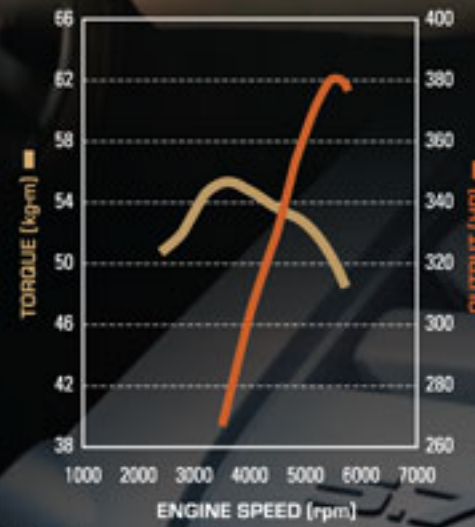

THE BIGGEST TOYOTA SEQUOIA

PERFORMANCE

Superior power performance, driving stability, and high-quality riding comfort were realized by combining a newly developed 5.7-liter V8 engine with Toyota's largest engine displacement with equipment such as a newly developed 6-speed Sequential Shiftmatic transmission and a newly developed platform.

STABILITY

F1 platform

Double wishbone suspension

Double wishbone suspension

Specifications

Engine : 5.7Ltr, Dual WT-i, V8, 381 HP

6- Speed Auto Transmission

Full Power Features (Door Lock/Windows/Outer Mirrors/Rear Glass)

Exterior Dimensions (LxWxH) : 5210 x 2030 x 1970 mm

POWER TRAIN

The newly developed 6-speed Sequential Shiftmatic transmission automatically changes the shift pattern according to road conditions or your intention, providing a linear shifting.