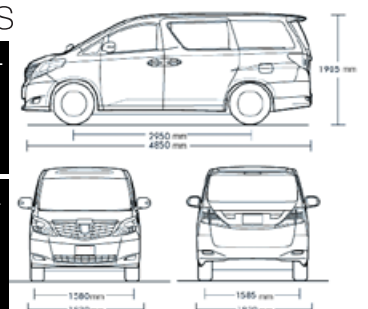

Real Leather Executive Power Seat 7 Seaters

Adjustable Hide Ceiling Light

All Purpose Front Cabin Light

Independent A/C System

Plasmacluster Filter System

Dimension & Colors

Pan Overseas Motor Thailand Corporation
The Associate Group Of ATS Logistics Company