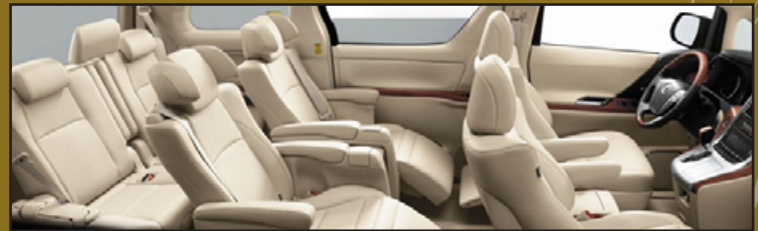

LED Light

Twin Moon Roof

Side Mirror With Light

Rear Spoiler With LED

Front/Side/Rear Bumper Skirt

16" Alloy Wheels
(*Optional For Alphard 3.5L)

Interior Ultimate Of Luxury Automotive,
More Comfortable, Enjoy To Driving

Real Leather Executive Power Seat 7 Seaters

Adjustable Hide Ceiling Light

All Purpose Front Cabin Light

Independent A/C System

Plasmacluster Filter System

Dimension & Colors

Pan Overseas Motor Thailand Corporation
The Associate Group Of ATS Logistics Company