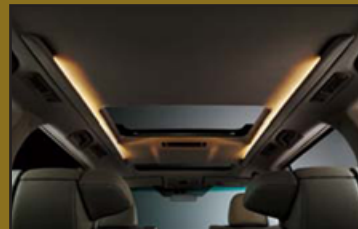

LED Light

Twin Moon Roof

Side Mirror With Light

Rear Spoiler With LED

Front/Side/Rear Bumper Skirt

16" Alloy Wheels
(*Optional For Alphard 3.5L)

Interior Ultimate Of Luxury Automotive,
More Comfortable, Enjoy To Driving

Real Leather Executive Power Seat 7 Seaters

Adjustable Hide Ceiling Light

All Purpose Front Cabin Light

Independent A/C System

Plasmacluster Filter System

Dimension & Colors

Pan Overseas Motor Thailand Corporation
The Associate Group Of ATS Logistics Company