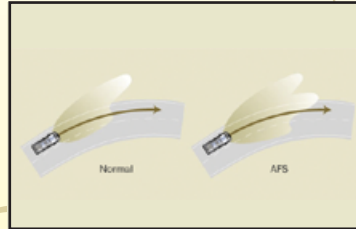

SRS Airbag System

EPS & VSC

Intelligent AFS* Head Lamps

Hill Start Assist

Specification

MODEL CAR CODE	2.4 FABRIC A/T TLAPM-01	2.4 LTHR A/T TLAPM-02	3.5 LTHR A/T+NAVI TLAPM-03	MODEL CAR CODE	2.4 FABRIC A/T TLAPM-01	2.4 LTHR A/T TLAPM-02	3.5 LTHR A/T+NAVI TLAPM-03
TECHNICAL				Power Sliding Door (RH & LH side)	●	●	●
5-Door Multi-Purpose Vehicle	●	●	●	Rear Seat Belt : 3PLER X 5	●	●	●
Length x Width x Height 4850mm x 1830mm x 1905mm	●	●	●	Tool kit - Full set	●	●	●
2.4 Ltr. 4 Cylinder, 16 Valve, DOHC, EFI, VVTi engine	●	●	—	INTERIOR			
3.5 Ltr. 6 Cylinder, 24-Valve, DOHC, EFI, Dual VVTi engine	—	—	●	Air Conditioner/Heater : Dual Auto w/ Trizone climate control	●	●	●
Power : 165 HP/6000 rpm	●	●	—	AM/FM/CD/MP3/SD Card/USB/AUX/ Bluetooth, 8 Speakers	—	—	●
Power : 265 HP/6200 rpm	—	—	●	AM/FM CD Player 8 speakers	●	●	—
Torque : 23.1 Kg-m/4000 rpm	●	●	—	Antenna : Glass integrated type	●	●	●
Torque : 34.0 Kg-m/4700 rpm	●	●	—	Auto Headlamp Leveling	●	●	●
Wheel Base : 2950 mm	●	●	●	Automatic Light Control system	●	●	●
Seating Capacity : 7 persons	●	●	●	Ceiling Illumination	●	●	●
Brake Fr/Rr : Vent. Disc/Disc	●	●	●	Cigarette Lighter & Ash tray	●	●	●
Fuel Tank : 65L	●	●	●	Console Box	●	●	●
Transmission : 4 Speed A/T	●	●	—	Cup Holder : Fr.2 + Rr : 6	●	●	●
Transmission : 6 Speed A/T	—	—	●	Digital Clock	●	●	●
Suspension Fr/Rr : McPherson Strut/ Torsion Beam	●	●	●	Door Courtesy Lamp	●	●	●
215/65R16 Alloy Wheels	●	●	●	Eco Driving Indicator	●	●	●
Cruise Control	●	●	●	Floor Mats	●	●	●
Engine immobilizer	●	●	●	Fr + Rr Heater	●	●	●
Exhaust emission control : Euro IV	●	●	●	Fr. Passenger seat with Power Ottoman	●	●	●
Power Steering (EPS)	●	●	●	Fr + Rr Personal Lamp	●	●	●
Smart Entry+Smart Start/Stop System	●	●	●	Front Armrest (D+P)	●	●	●
Tilt & Telescopic Steering Wheel	●	●	●	Front Power Seats (8 way driver, 4 way Passenger)	●	●	●
Tire Brand : Toyo	●	●	●	Illuminated Entry Sys. : Dr Courtesy Lamp + Floor Illumination	●	●	●
EXTERIOR				Inner Mirror : Day Night type	●	●	●
Door Outside Handle : Coloured+Chrome	●	●	●	Memory function for Driver Seat	●	●	●
Door Scuff Plate	●	●	●	Meter Illumination Control+Optitron Meter	●	●	●
Front Active Headrests	●	●	●	Multi Info Display	●	●	●
Fuel Lid Opener	●	●	●	Power Features (Door, Windows, Mirrors)	●	●	●
Headlamp Cleaner	●	●	●	Rr 2 Seat : 5:5 Separate, Jump up type	●	●	●
HID Headlamps & AFS	●	●	●	Shift Lever Knob : Leather+Wood	●	●	●
High Mount Stop Lamp	●	●	●	Steering Wheel : 4 Spoke Leather+Wood	●	●	●
Outer mirror with Retract+ turn signal	●	●	●	Sunglass Holder	●	●	●
Rear Intermittent Wiper	●	●	●	Sunvisor : D+P with Vanity mirror	●	●	●
Rear Spoiler	●	●	●	Windshield glass Green Laminated with Top shade + IR Cut	●	●	●
Rear Window Defogger (with Timer)	●	●	●	Woodgrain Paneling	●	●	●
Side Mudguards	●	●	●	6 CD Changer (replaces CD Player)	—	●	●
Front Side Glass with IR Cut	—	●	●	Blue Tooth Kit	—	●	●
Back Camera	—	—	●	Hi Grade Fabric Seats	●	—	—
Power Back Door	—	—	●	Leather Seats Material	—	●	—
SAFETY				Rr1 Seat : Large type Armrest & Headrests	—	●	●
ABS + EBD + VSC + TRC	●	●	●	Rr1 Seat : Captain, Power, Ottoman	—	●	●
Airbags : D+P+Curtain+Side(Fr)+Knee(D)	●	●	●	Twin Moonroof	—	●	●
Easy Closer Door System	●	●	●	Curtains*	—	—	●
Front wiper : Rain Sensing Type	●	●	●	Navigation system*	—	—	●
Front Seat Belt : 3PELRx2 with PT&FL	●	●	●	Without Steering Wheel Audio&MID Controls*	—	—	●
Parking Sensors (Fr+Rr)	●	●	●				